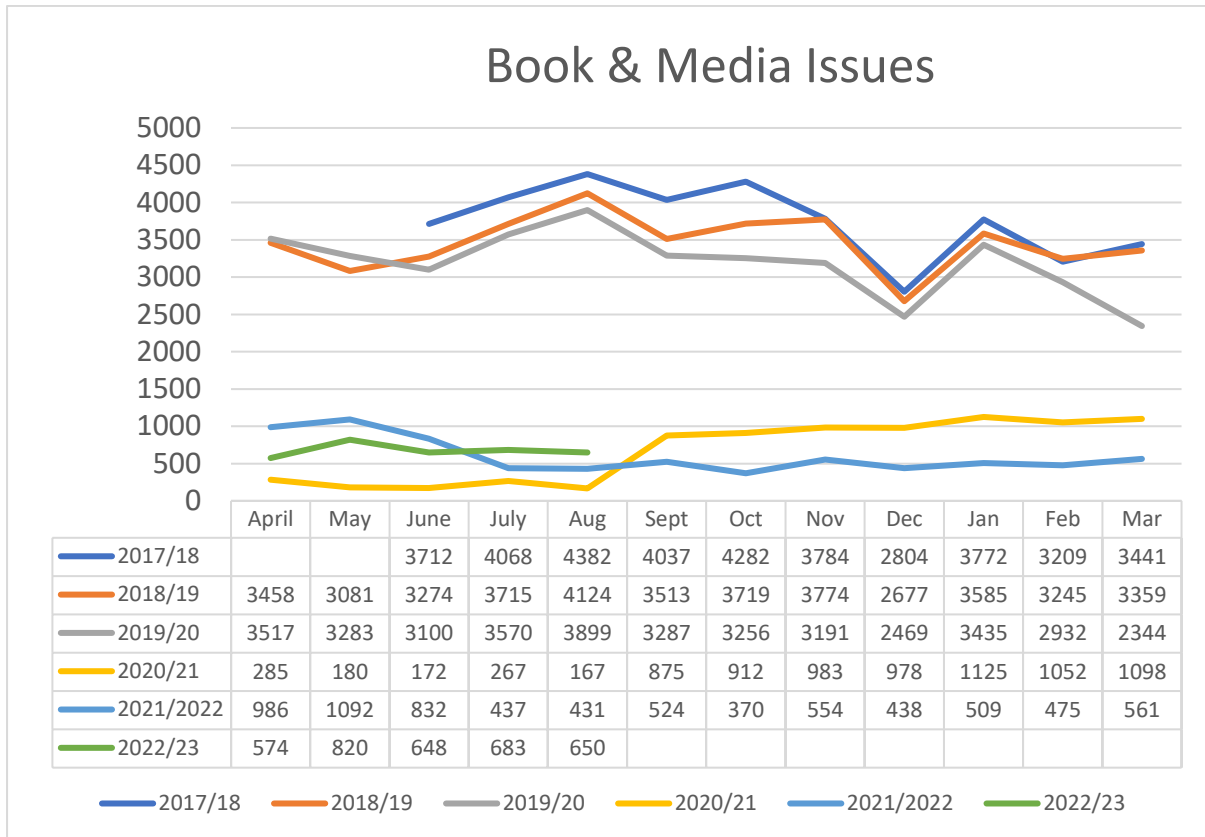

Baldon Hybrid Library

June 2017-June 2022

Book & Media Issues

Number of Visitors

Prior to the Pandemic

Prior to the pandemic, Baildon Hybrid Library was open for 40 hours per week over 6 days. A range of activities ran regularly in the library including two storytime sessions per week, a book group, a craft and chat group, family history drop-in sessions, book swaps, and occasional coffee mornings. The library also acted as a donation point for Shipley School Uniform Bank and St Hughs Food Bank.

Covid19 Lockdown

Baildon Hybrid Library closed on Friday 20 March 2020 when Baildon Town Council made the decision to withdraw volunteers due to the Covid19 pandemic. The UK went into lockdown from Monday 23 March 2020.

Re-opened for Order and Collect

The library re-opened on Tuesday 1 September 2020 with an Order and Collect service on reduced hours (14 hours over 4 days). Library users reserved books online or via telephone and collected them from the front door in the library.