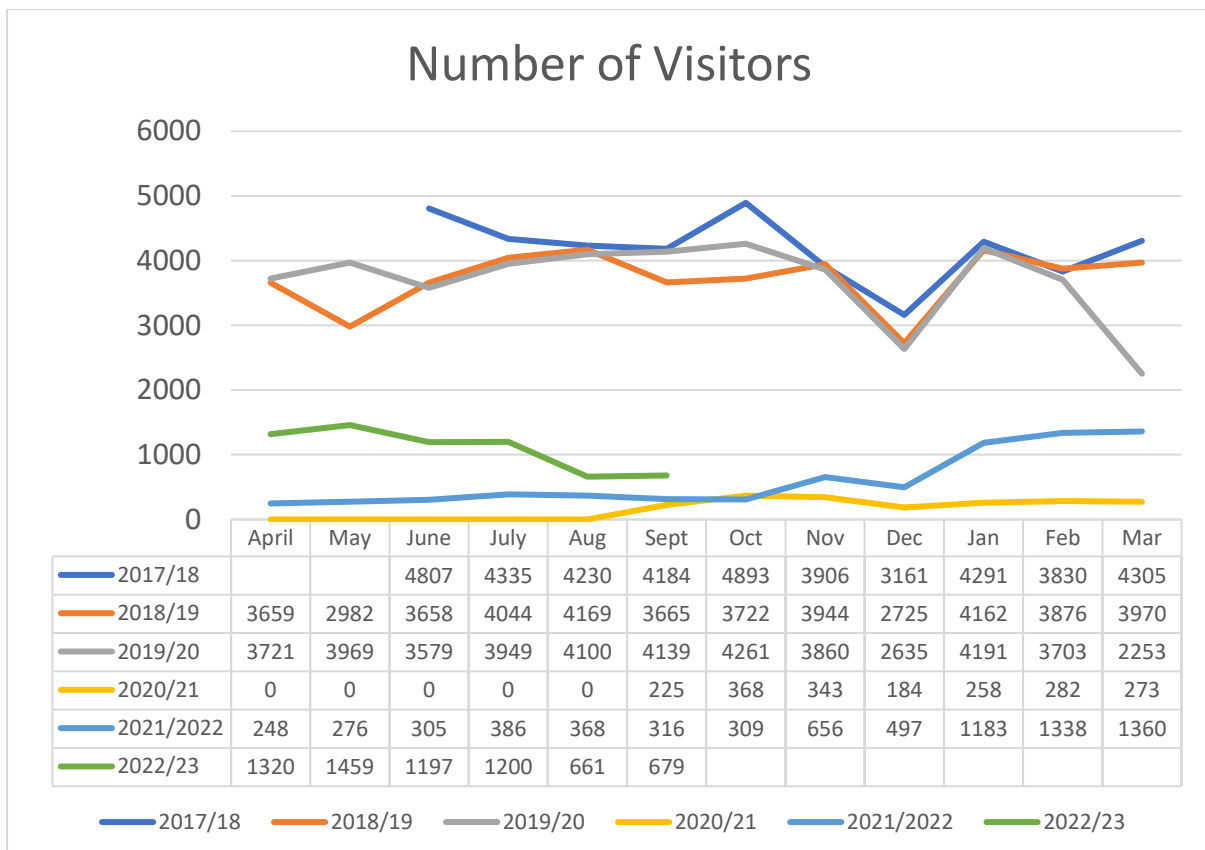

Baldon Hybrid Library

June 2017-June 2022

Book & Media Issues

Number of Visitors

Prior to the Pandemic

Prior to the pandemic, Baildon Hybrid Library was open for 40 hours per week over 6 days. A range of activities ran regularly in the library including two storytime sessions per week, a book group, a craft and chat group, family history drop-in sessions, book swaps, and occasional coffee mornings. The library also acted as a donation point for Shipley School Uniform Bank and St Hughs Food Bank.

Covid19 Lockdown

Baildon Hybrid Library closed on Friday 20 March 2020 when Baildon Town Council made the decision to withdraw volunteers due to the Covid19 pandemic. The UK went into lockdown from Monday 23 March 2020.

Re-opened for Order and Collect

The library re-opened on Tuesday 1 September 2020 with an Order and Collect service on reduced hours (14 hours over 4 days). Library users reserved books online or via telephone and collected them from the front door in the library.

The library is currently open for 26 hours per week (Monday-Saturday 9.30am-2pm, Wednesday closure is 1pm).